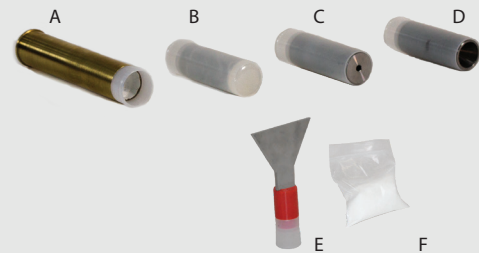

GENERAL SPECIFICATIONS

Bore Diameter:	20 mm (0.8")
Total Length:	43 cm (17")
Total Weight:	Steel: 3.1 kg (6.8 lbs) Titanium: 1.8 kg (4.0 lbs)
Height on Stand:	38 cm (15") Maximum
Composition:	Steel: Stainless Steel and Aluminium Titanium: Titanium, Stainless Steel and Aluminium
Ignition Voltage:	24 volts; 1 amp
Laser System:	20 mm Single or Dual Laser Pointer
Liquid Projectile:	100 mL (3.4 oz.)
Liquid Load:	100 mL (3.4 oz.)
Peak Liquid Projectile Velocity:	459 m/s (1,506 ft/s)
Kinetic Energy:	7.2 kj
Recoil Impulse:	45.9 N.s
Vertical Adjustment:	180°
Horizontal Adjustment:	360°, for multi-purpose positioning
Barrel Composition:	Steel: Stainless Steel Titanium: Titanium
Barrel Length:	38 cm (15")
Barrel Weight:	Steel: 2.4 kg (5.3 lbs.) Titanium: 1.4 kg (3.1 lbs.)

20mm Neutrex Disrupter - on Stand

DESCRIPTION

The original disrupter that led Proparms Ltd. to become a world leader in disruption. The 20mm Neutrex is one of the most reliable and versatile disrupters available. Engineered in both steel and titanium, it is built to excel in a wide range of applications, from land-based missions to underwater operations. Whether deployed mounted on a robot or dismounted on a stand, this disrupter is effortless to operate and requires no tools for its simple and quick 2 ½ minute setup and loading.

The recommended maximum standoff distance is 3 meters (10 ft.) for water shots, depending on the target.

Disruption innovation at the highest standard. Trust the 20mm Neutrex for unmatched effectiveness and proven reliability!

AMMUNITION

- A - Electrically Primed Cartridge (Low, Medium & High Velocity)
- B - 20 mm Avon Frangible (De-Armer)
- C - 20 mm Flathead Steel Slug (De-Armer)
- D - 20 mm Enhanced Chisel Head Steel Slug (De-Armer)
- E - 20 mm Spade (De-Armer)
- F - Gel Shot