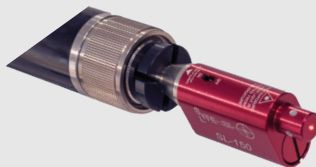

Bore Sight Laser