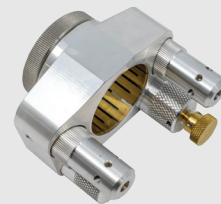

20mm Dual Laser Pointer